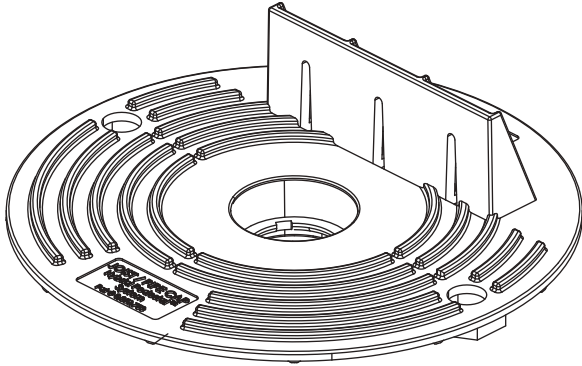

Tile Tech Inc.
Paving America one step at a time!

JOIST SUPPORT & PEDESTAL APPLICATION

JOIST SUPPORT CAP DETAILS

National Distribution

Tel: 213-380-5560

Toll Free: 888-380-5575

Fax: 213-380-5561

GENERAL NOTES: APPLY TO ALL OF THE ABOVE PRODUCTS

1. INSTALLATION MUST BE COMPLETED IN ACCORDANCE WITH TILE TECH PAVERS PRODUCT SPECIFICATIONS.
2. DRAWING NOT TO SCALE.
3. USE OF BUFFER PADS IS MANDATORY.
4. CONTRACTOR'S NOTE: FOR PRODUCT AND COMPANY INFORMATION VISIT www.TILETECHPAVERS.com