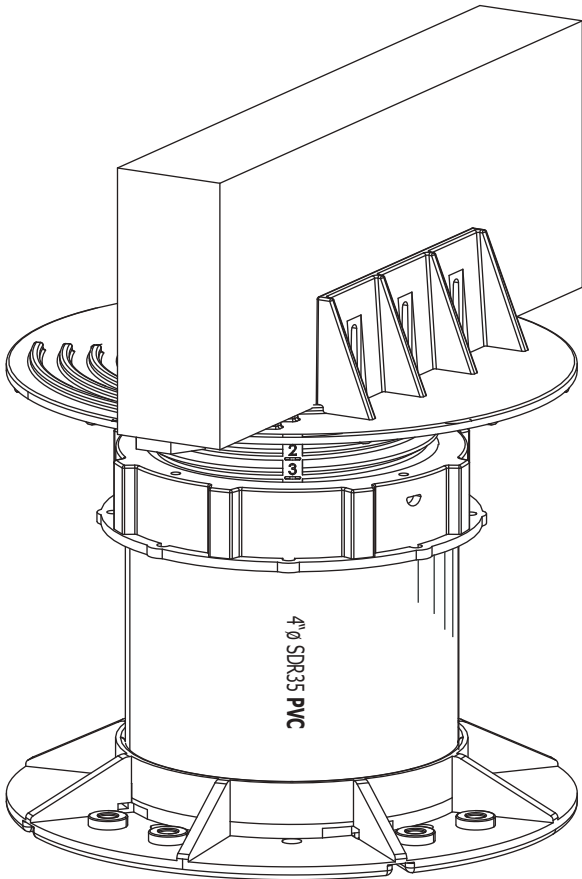

Tile Tech Inc.
Paving America one step at a time!

JOIST SUPPORT & PEDESTAL APPLICATION

JOIST SUPPORT CAP DETAILS

National Distribution

Tel: 213-380-5560

Toll Free: 888-380-5575

Fax: 213-380-5561

GENERAL NOTES: APPLY TO ALL OF THE ABOVE PRODUCTS

1. INSTALLATION MUST BE COMPLETED IN ACCORDANCE WITH TILE TECH PAVERS PRODUCT SPECIFICATIONS.
2. DRAWING NOT TO SCALE.
3. USE OF BUFFER PADS IS MANDATORY.
4. CONTRACTOR'S NOTE: FOR PRODUCT AND COMPANY INFORMATION VISIT www.TILETECHPAVERS.com